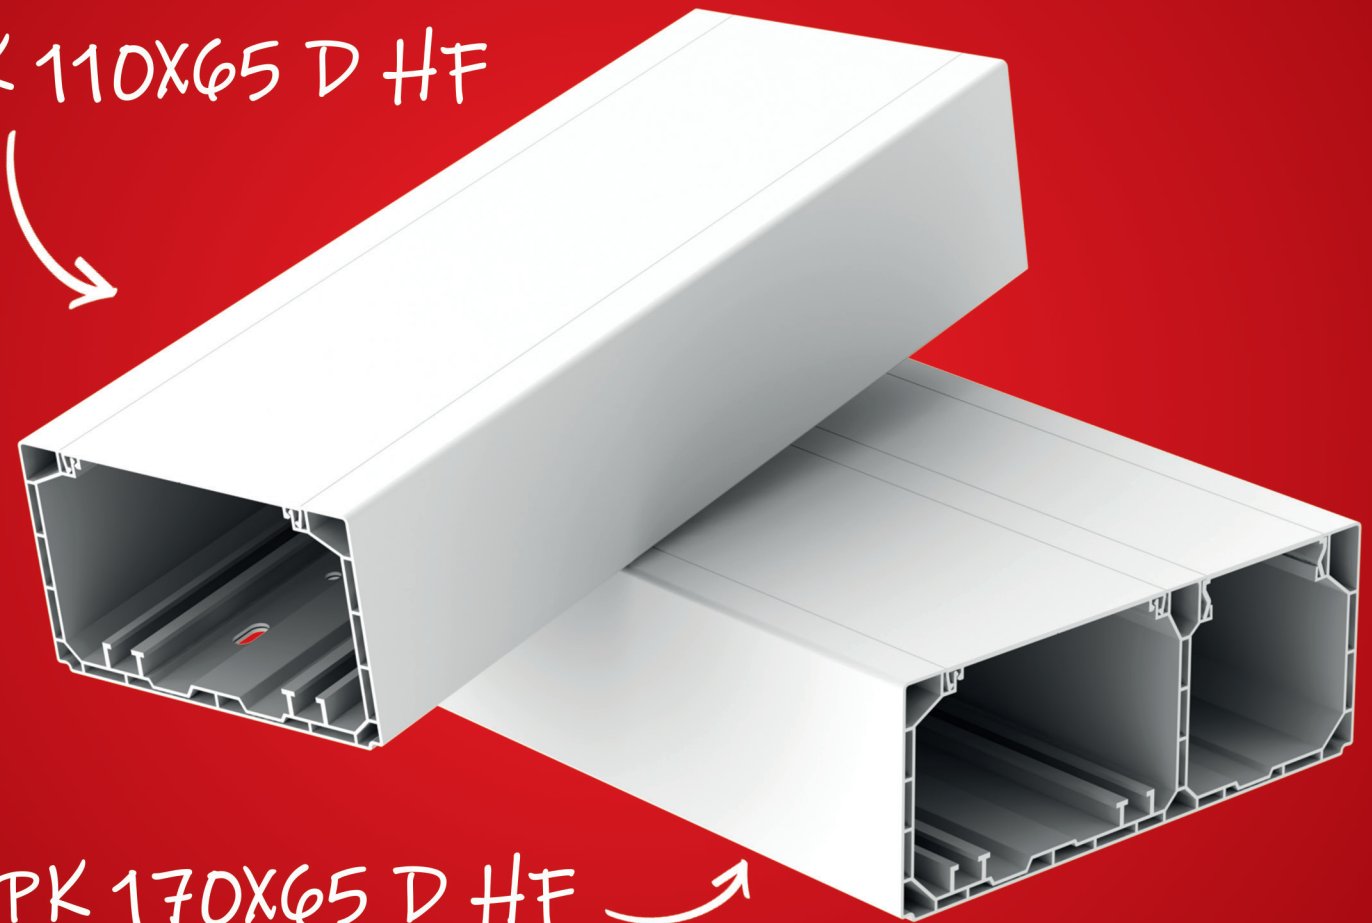

# NEW HALOGEN-FREE WALL CHANNELS

PK 110X65 D HF

PK 170X65 D HF

- Clean design
- Sophisticated covers for easy and quick installation
- KP 80 PK HF connectable closed box suitable for instruments in combined frames
- Easy installation
- Solid construction thanks to double wall

- Safe channels for use not only in rooms with higher concentration of people and valuable property
- Halogen-free products do not produce toxic combustion gases

ASSEMBLY  
INSTRUCTIONS

[www.kopos.com](http://www.kopos.com)